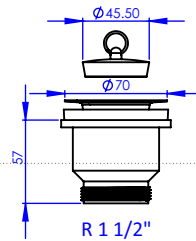

WASTE 1 1/2"

- INOX flange and screw
- several overflow solutions
- durable plug

30513

5590010

110 g

50
kom/kos/pcs

30505

5590011