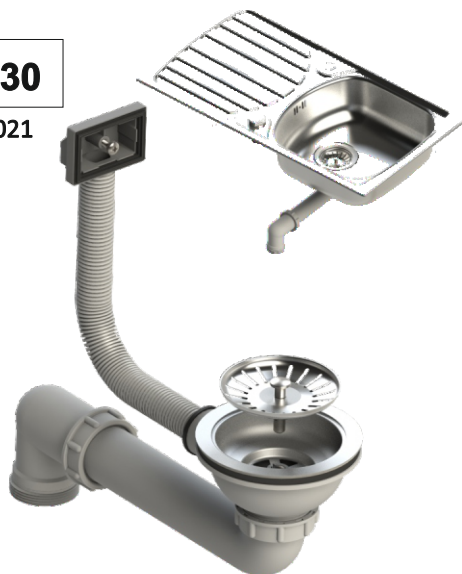

SPACE SAVING WASTE KITS

30530

5590021