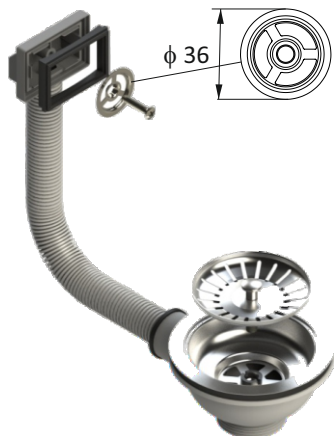

270 g

50
kom/kos/pcs

30511

5590002