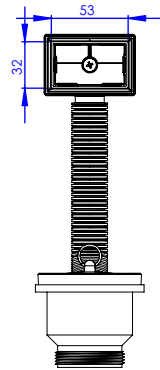

WASTE 1 1/2"

- INOX flange and screw
- several overflow solutions
- durable plug

30513

5590010

110 g

50
kom/kos/pcs

30505

5590011