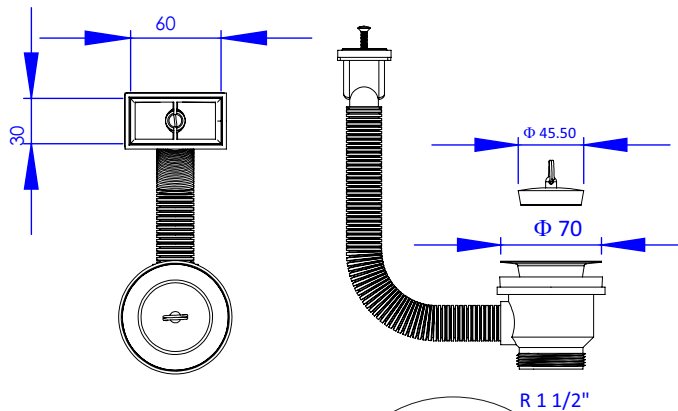

180 g

50
kom/kos/pcs

30507

5590012