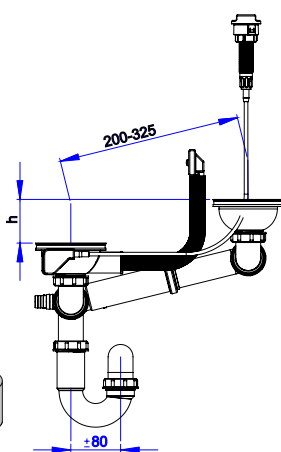

SPACE SAVING SIPHONS WITH POP-UP MECHANISM

SPACE SAVING SIPHONS

- more space under the sink
- allow to have several recycling bin
- vertical and horizontal continuous regulation
- 2 connections for dish washer

- suits sinks with same and different bowl depth

31074

5591214

20 kom/kos/pcs

905 g

3 850 182 310742

max. 325 mm

31075

5591215

20 kom/kos/pcs

910 g

3 850 182 310759

COMPOSITE

31076

5591218

20 kom/kos/pcs

925 g

3 850 182 310766

GRANITAL