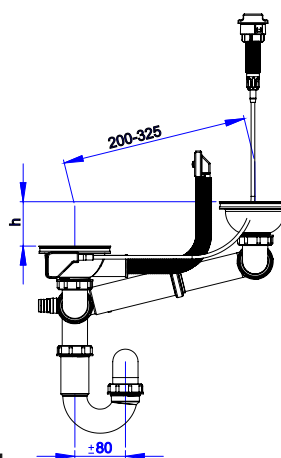

SPACE SAVING SIPHONS WITH POP-UP MECHANISM

SPACE SAVING SIPHONS

- more space under the sink
- allow to have several recycling bin
- vertical and horizontal continuous regulation
- 2 connections for dish washer

- suits sinks with same and different bowl depth

31074

5591214

20 kom/kos/pcs

905 g

3 850 182 310742

max. 325 mm

31075

5591215

20 kom/kos/pcs

910 g

3 850 182 310759

COMPOSITE

31076

5591218

20 kom/kos/pcs

925 g

3 850 182 310766

GRANITAL