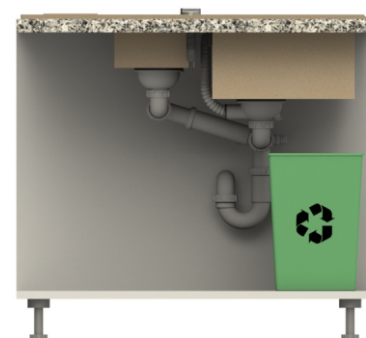

## SPACE SAVING SIPHONS

- more space under the sink
- allow to have several recycling bin
- vertical and horizontal continuous regulation
- 2 connections for dish washer

- suits sinks with same and different bowl depth