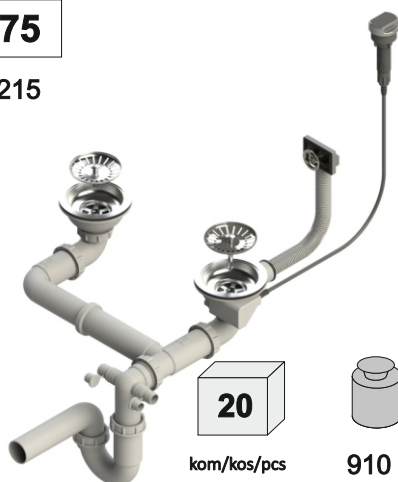

3 850 182 310742

max. 325 mm

31075

5591215

20 kom/kos/pcs

910 g